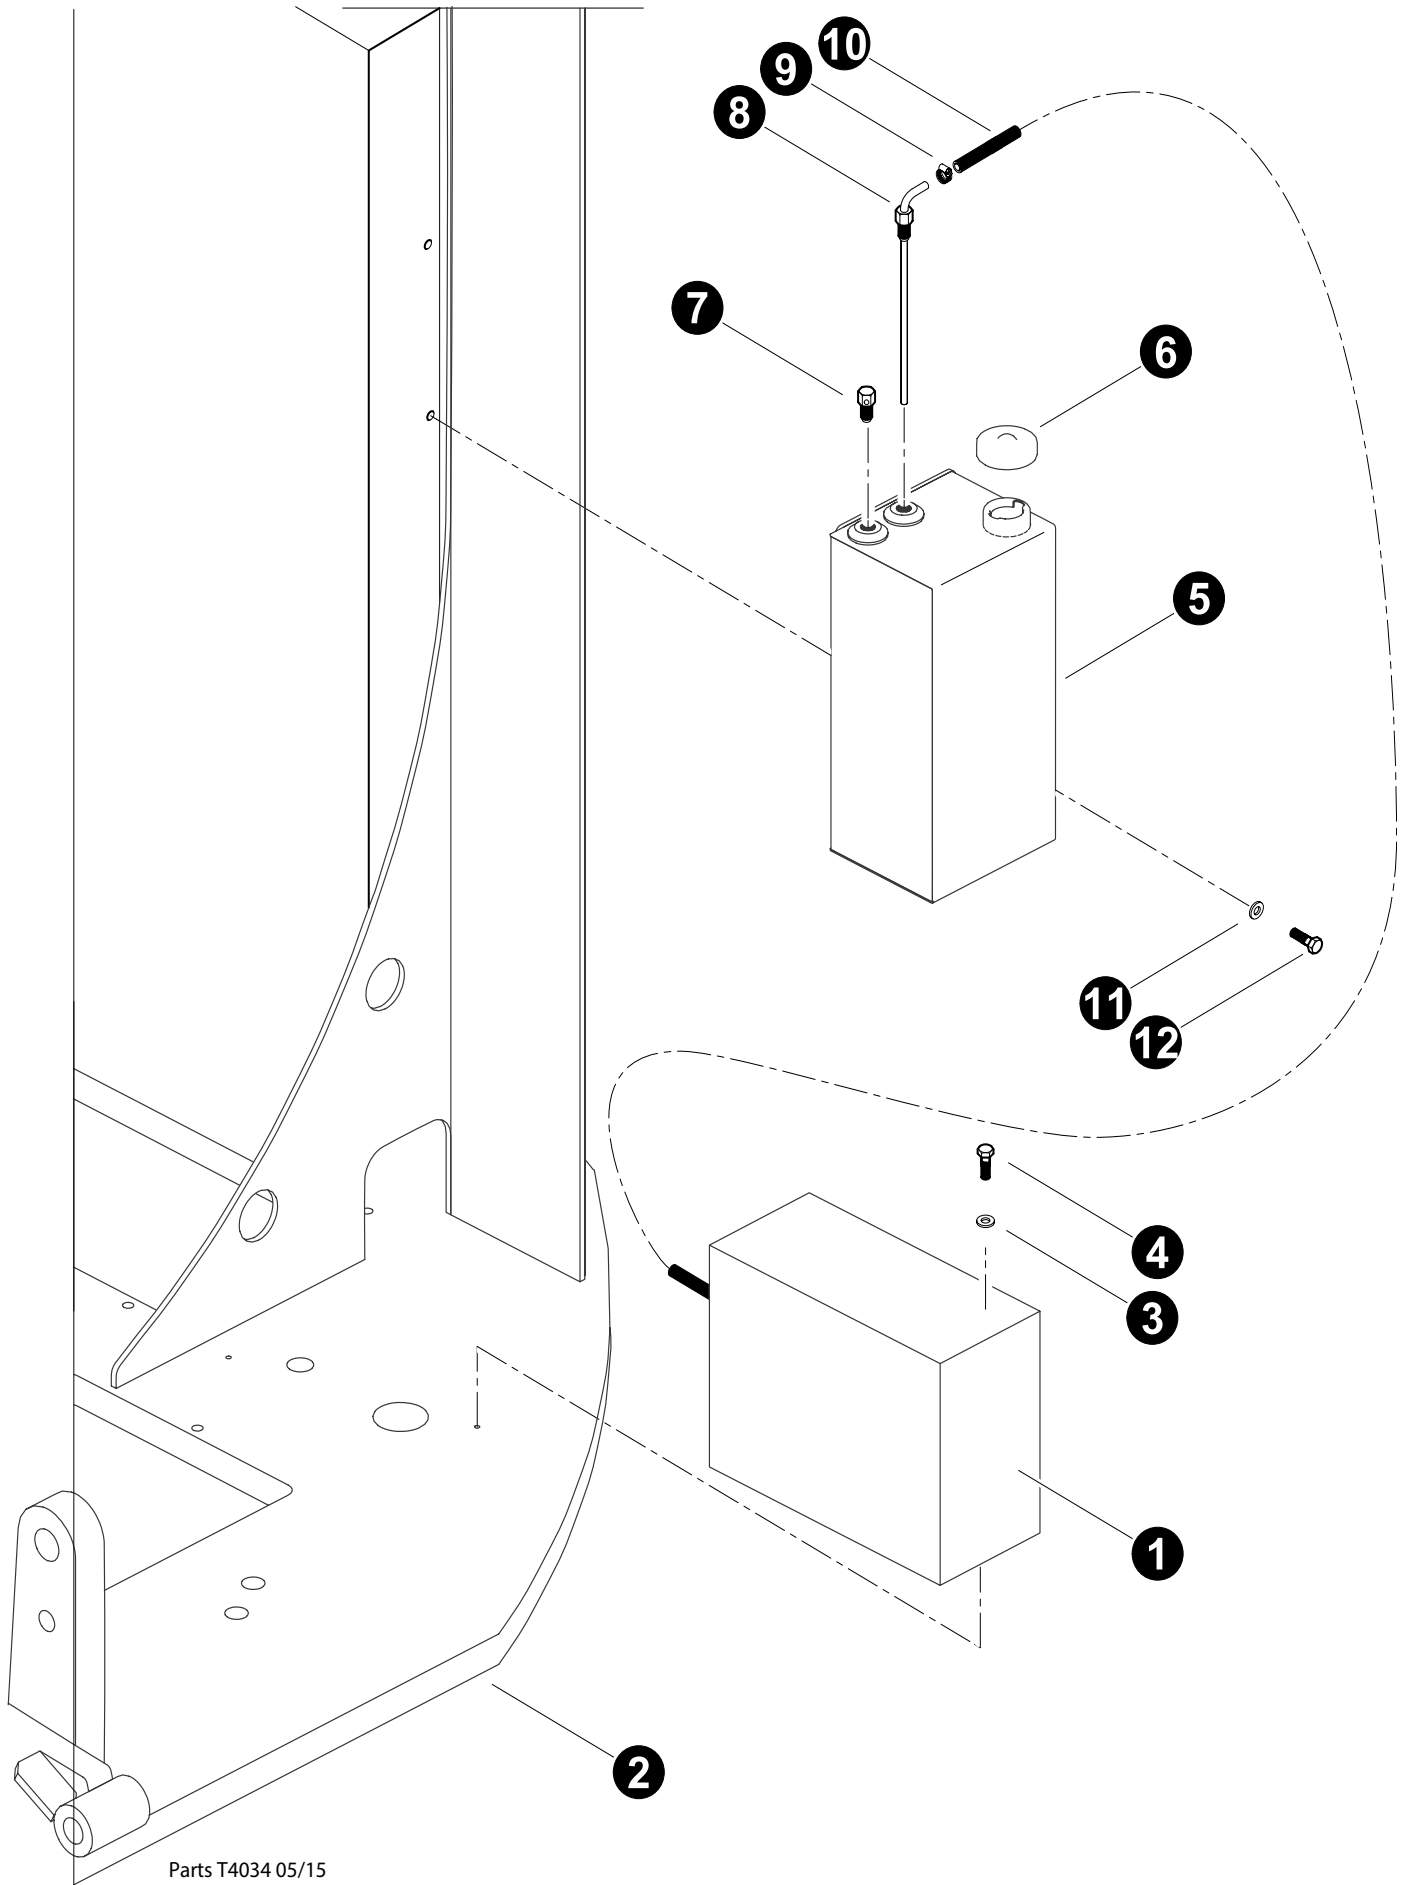

Section OS-OH-1

Optional Heaters- Espar Heater Installation

Parts T4034 05/15
25.00

Espar Heater (Heater Installation)

REF	PART #	QTY	DESCRIPTION
1	REF	1	 ESPAR PRE-HEATER SYSTEM OH-2
2	REF	1	 UPPER TURNTABLE UP-1
3	10757-OH	2	WASHER, SAE FLAT - .25"
4	15604-OH	2	BOLT - .25" X .75"
5	46673-OH	1	TANK, ESPAR FUEL - C SERIES
6	52965-OH	1	CAP, ESPAR FUEL TANK
7	22906-OH	1	BEATHER, fuel vent
8	-OH	1	SUCTION TUBE, ESPAR FUEL TANK
9	10759-OH	1	CLAMP, HOSE - WORM STYLE - .875"
10	-OH		HOSE, ESPAR

-  Kit or Assembly - includes all items indented underneath.
-  See referenced page for component or assembly breakdown.

Parts T4035 4/15
18.75

Heat Element is
Treaded into rear
of the hydraulic
tank.

Espar Heater (Heater Installation) Cummins QSC 8.3L