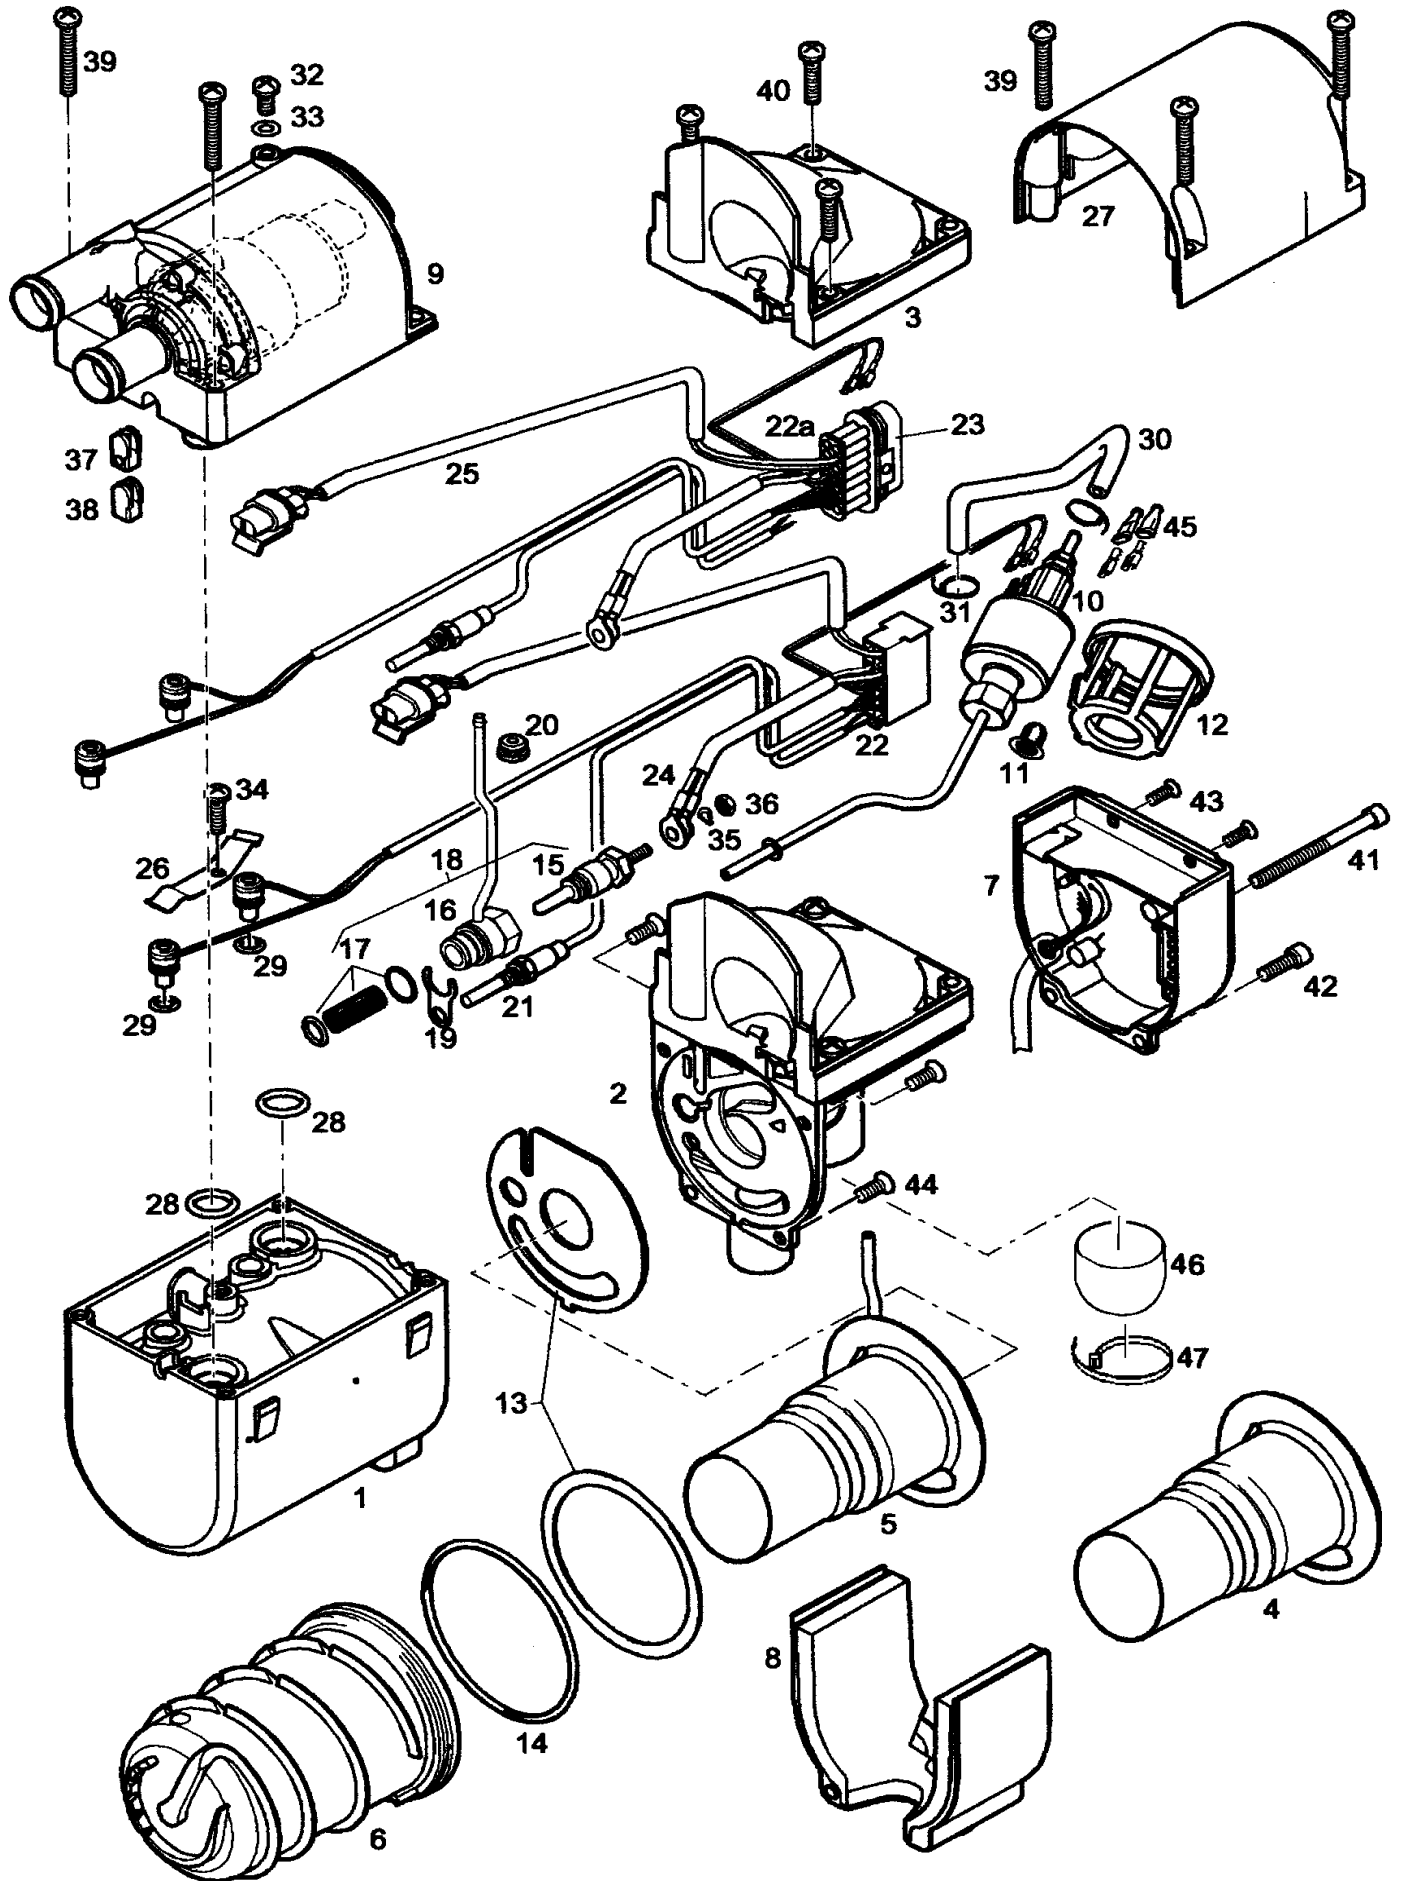

Espar hydronic - Pre Heater (heater breakdown)

REF	PART #	QTY	DESCRIPTION
-	51578-OH	1	☐ KIT, PREHEATER - ESPAR (24V)
1		1	OUTER CASING (251922010101)
2		1	CUMBUSTION AIR BLOWER with COVER (252146991500) .
3		1	COVER (252137010002)
4		1	BURNER
5		1	BURNER (252146100000)
6		1	HEAT EXCHANGER (251922060001)
7		1	CONTROL UNIT (225202001003)
8		1	COVER
9		1	WATER PUMP (252118250000)
10		1	FUEL METERING PUMP (251942450000)
11		1	STRAINER
12		1	PUMP HOLDER (251864990021)
13		1	SEAL & GASKET (251864990021)
14		1	O-RING (32075104)
15		1	GLOW PIN (252107011000)
16		1	GLOW PIN CONNECTION
17		1	LINING AND 2 O-RINGS
18		1	PLUG CONNECTION COMPLETE (252147011300)
19		1	HOLDER (201752010004)
20		1	SLEEVE (201752010002)
21		1	FLAME SENSOR (251920350000)
22		1	OVERHEAT & TEMP SENSORS \ CABLE & CONNECTORS (252147012000)
23		1	CONTROL UNIT PLUG - COMPLETE (221000301010)
24		1	CABLE SECTION, GLOW PLUG (251920011800)
25		1	CABLE, WATER PUMP (201753011800)
26		1	SPRING LEAF (251922010005)
27		1	COVER FUEL METERING PUMP (251917010003)
28		1	ORING (32075119)
29		1	ORING, SENSOR (32075111)
30		1	FUEL HOSE (251917010011)
31		1	HOSE CLIP (20931071)
32		1	BLEED SCREW (251917250012)
33		1	BLEED SCREW WASHER
34		1	TAPITE SCREW (10910104)
35		1	SPRING WASHER (17122112)
36		1	NUT (11010024)
37		1	SLEEVE (251917010005)
38		1	GROMMET
39		1	BOLT M5X35 (10910027)
40		1	BOLT M5X25 (10910102)
41		1	BOLT (10010300)
42		1	BOLT M5X16 (10910101)
43		1	SCREW M4X10 (10910100)
44		1	SCREW (10210400)
45		1	BOOT (32031120)
46		1	DUST COVER (CA000073)

☐ Kit or Assembly - includes all items indented underneath.