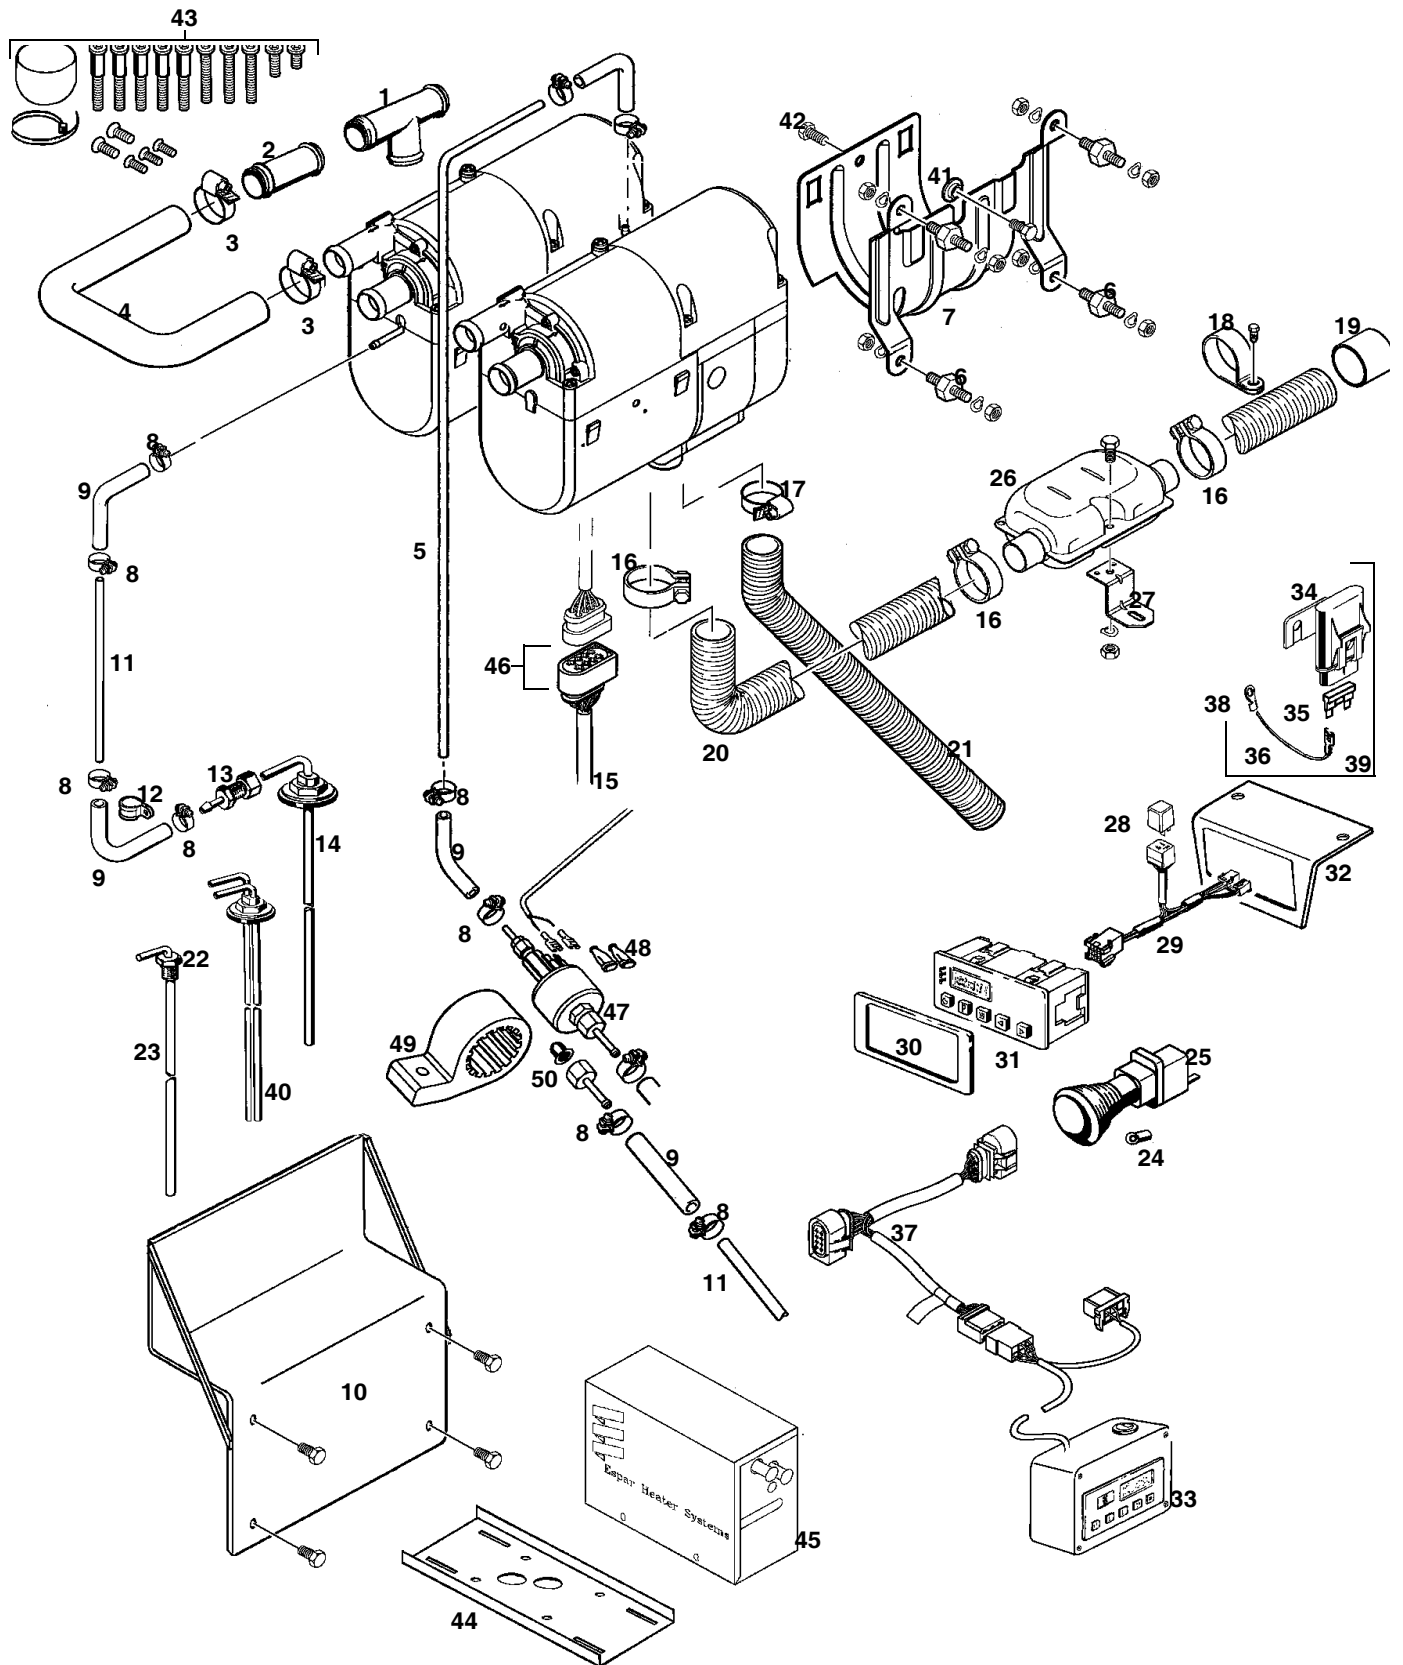

Espar hydronic - Pre Heater (heater breakdown)

REF	PART #	QTY	DESCRIPTION
-	51578-OH	1	☐ KIT, PREHEATER - ESPAR (24V
1		1	T-PIECE 20MM (201673801100)
2		1	CONNECTING PIPE (201534880001)
3		1	CLAMP 20MM-32MM (102065020032)
4		1	HOSE (251917800001)
5		1	1.5M PLASTIC FUEL LINE (09031118)
6		1	MOUNT (201185000001)
7		1	HEATER BRACKET (251864800001)
8		1	HOSE CLAMP 9 MM (102063009098)
9		1	HOSE, FUEL (36075300)
10		1	BRACKET (CA010085)
11		1	FUEL LINE 2MM (09031117)
12		1	CLAMP, PIPE 10MM (15200147)
13		1	FUEL PIPE REDUCER (CA012092)
14		1	FUEL PICK UP (CA012056)
15		1	MAIN HEATER HARNESS (CA160502-001)
16		1	EXHAUST CLAMP 27-30MM (15261102)
17		1	INTAKE HOSE CLAMP102064016025)
18		1	C CLAMP 28MM (15210051)
19		1	EXHAUST SLEEVE (251729800600)
20		1	EXHAUST HOSE (36061299)
21		1	INTAKE HOSE (36000099)
22		1	COMPRESSION FITTING
23		1	STRAIT PICKUP TUBE
24		1	BULB 24V (20700006)
25		1	SWITCH 24V (CA100004)
26		1	MUFFLER (251864810100)
27		1	CLAMP (201533880007)
28		1	RELAY 24V (20300092)
29		1	HARNESS ADAPTER, TIMER (CA160008001)
30		1	BEZEL, TIMER (251482700700)
31		1	TIMER, 7 DAY (221000303600) KIT WHARNESS (CA100136)
32		1	BRACKET, TIMER (CA010061)
33		1	FAULT CODE DEVICE (CA105020)
34		1	MAIN FUSE HOLDER (CA107001)
35		1	FUSE (CA107005)
36		1	WIRE, RED (CA161908)
37		1	HARNESS, FAULT CODE (CA105028)
38		1	TERMINAL 3/8" (CA190014)
39		1	FUSE LINK HARNESS (CA165108)
40		1	DOUBLE PICKUP (CA012057001)
41		1	SPACER (251864800002)
42		1	SCREW (CA300103)
43		1	REPLACEMENT HARDWARE KIT (CA100190)
44		1	BRACKET, FRAME MOUNT (CA010028)
45		1	BOX, BASE (CA010101) LID (CA010102)
46		1	PLUG CABLES - COMPLETE (221000301021)
47		1	FUEL PUMP 24V (221000500300)
48		1	BOOT SLEEVE (32031120)
49		1	FUEL PUMP HOLDER (221000500300)
50		1	FILTER, FUEL (224502000100)