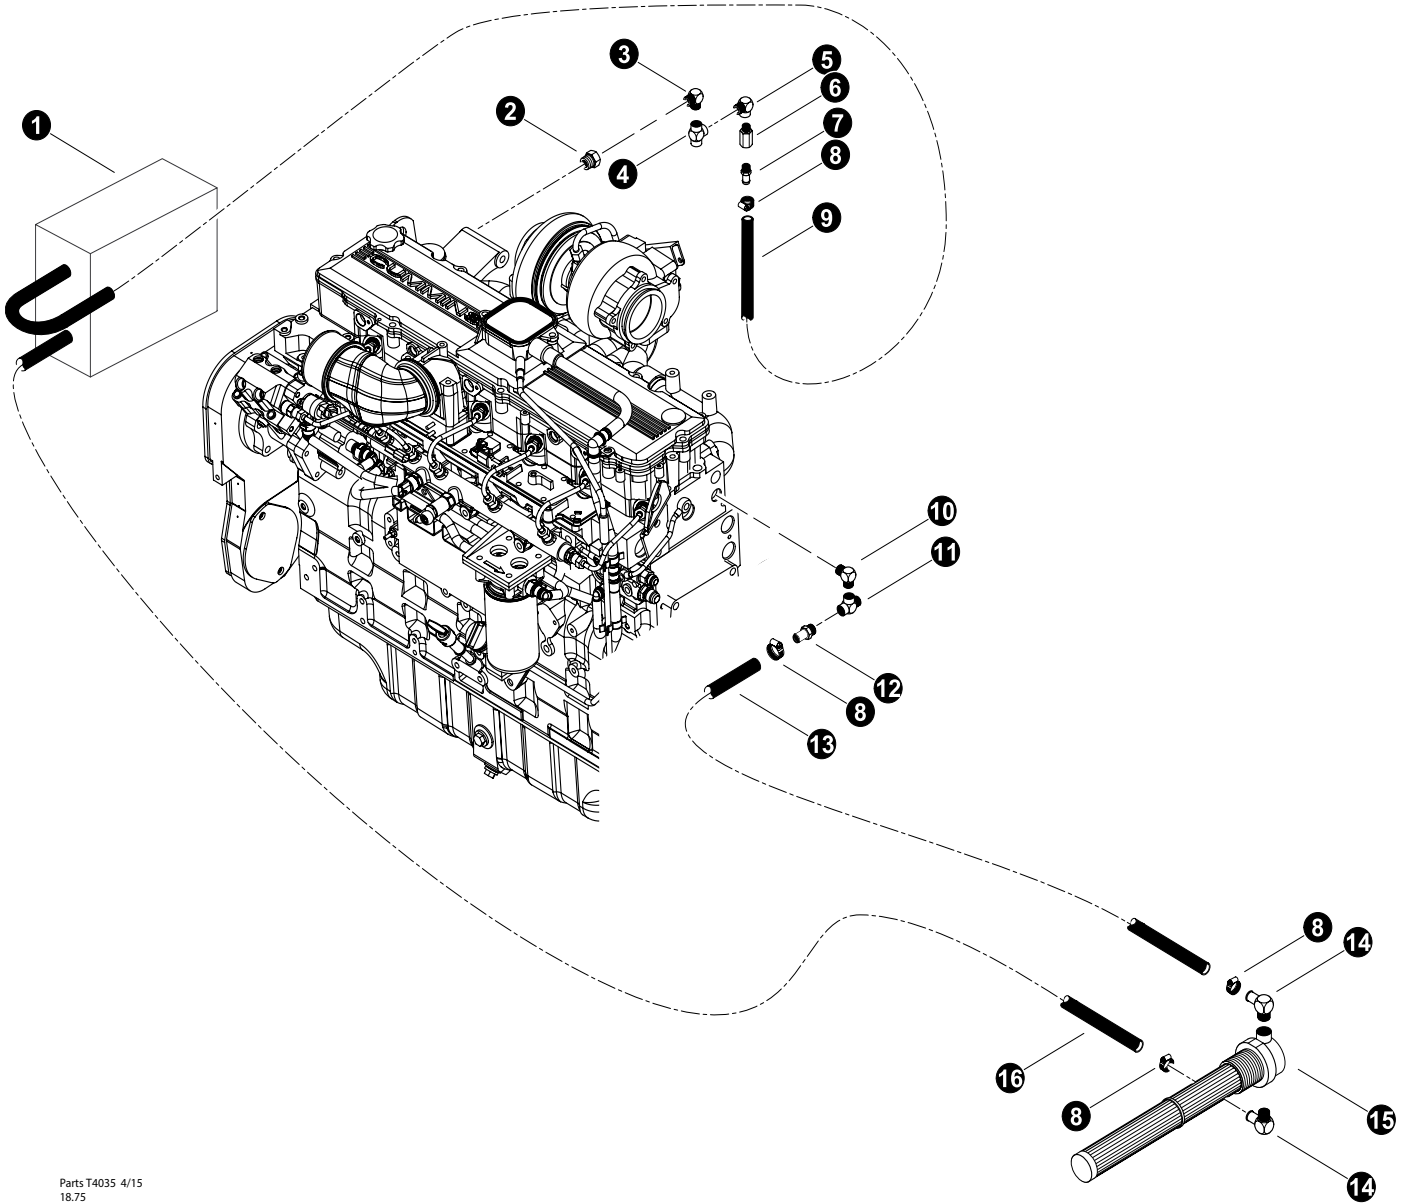

Section OS-OH-1

Optional Heaters- Espar Heater Installation

Parts T4034 05/15
25.00

Espar Heater (Heater Installation)

REF	PART #	QTY	DESCRIPTION
1	REF	1	 ESPAR PRE-HEATER SYSTEM OH-2
2	REF	1	 UPPER TURNTABLE UP-1
3	10757-OH	2	WASHER, SAE FLAT - .25"
4	15604-OH	2	BOLT - .25" X .75"
5	46673-OH	1	TANK, ESPAR FUEL - C SERIES
6	52965-OH	1	CAP, ESPAR FUEL TANK
7	22906-OH	1	BEATHER, fuel vent
8	-OH	1	SUCTION TUBE, ESPAR FUEL TANK
9	10759-OH	1	CLAMP, HOSE - WORM STYLE - .875"
10	-OH		HOSE, ESPAR

-  Kit or Assembly - includes all items indented underneath.
-  See referenced page for component or assembly breakdown.

Parts T4035 4/15
18.75

Heat Element is
Treaded into rear
of the hydraulic
tank.

Espar Heater (Heater Installation) Cummins QSC 8.3L

REF	PART #	QTY		DESCRIPTION	
1	REF	1		ESPAR PRE-HEATER SYSTEM	OH-2
2	15513-OH	1		BUSHING, REDUCER - 5406-12-8	
3	52785-OH	1		ELBOW, MALE PIPE - 3/4 X 1/2 CR-S	
4	16125-OH	1		TEE, BLACK - .5"	
5	52786-OH	2		ELBOW, 1/2" X 3/8" CD-S	
6	15652-OH	2		VALVE, CHECK	
7	51502-OH	1		NIPPLE, KING - .38NPT X .63 HOSE	
8	16256-OH	8		CLAMP, hose - worm style - 7/8"	
9	52035-OH	33"		HOSE, HEATER - (BULK ROLL) .625" X 250'	
10	52785-OH	1		ELBOW, MALE PIPE - 3/4 X 1/2 CR-S	
11	51879-OH	1		TEE, RUN - .5" (1/2 MR0-S)	
12	51774-OH	1		NIPPLE, KING - 1/2" NPT X 5/8" HOSE	
13	16717-OH	33"		HOSE, HEATER - (BULK ROLL) .625" X 250' - 61"	
14	51974-OH	2		ELBOW, 90 - 4501-10-12	
15	51614-OH	1		HEATER, element - Artic Fox	
16	16717-OH	33"		HOSE, HEATER - (BULK ROLL) .625" X 250' - 94"	