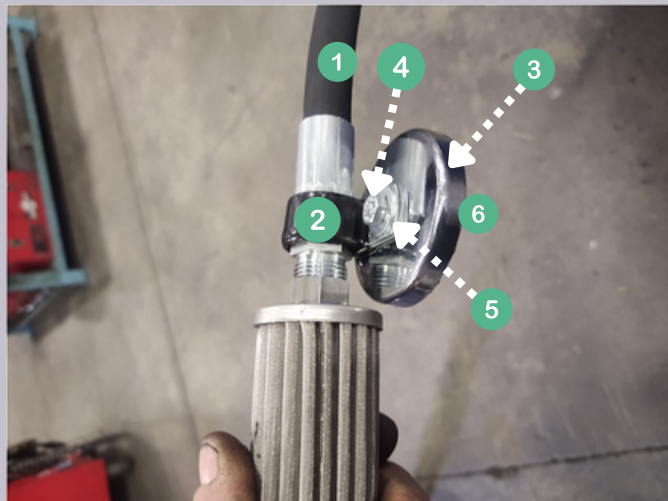

1 **59076 - Switch**

2 **59073 - Manifold**

3 **59071 - Hose**

4 **59072 - Hose**

5 **18109 - Fitting**

6 **15492 - Str Fitting**

Take 12v and ground from fuel sensor to level switch

1 **59074 - Hose**

2 **16119 - P-Clamp**

3 **59075 - Magnet**

4 **15604 - Bolt**

5 **10757 - Washer X2**

6 **10811 - Nut**