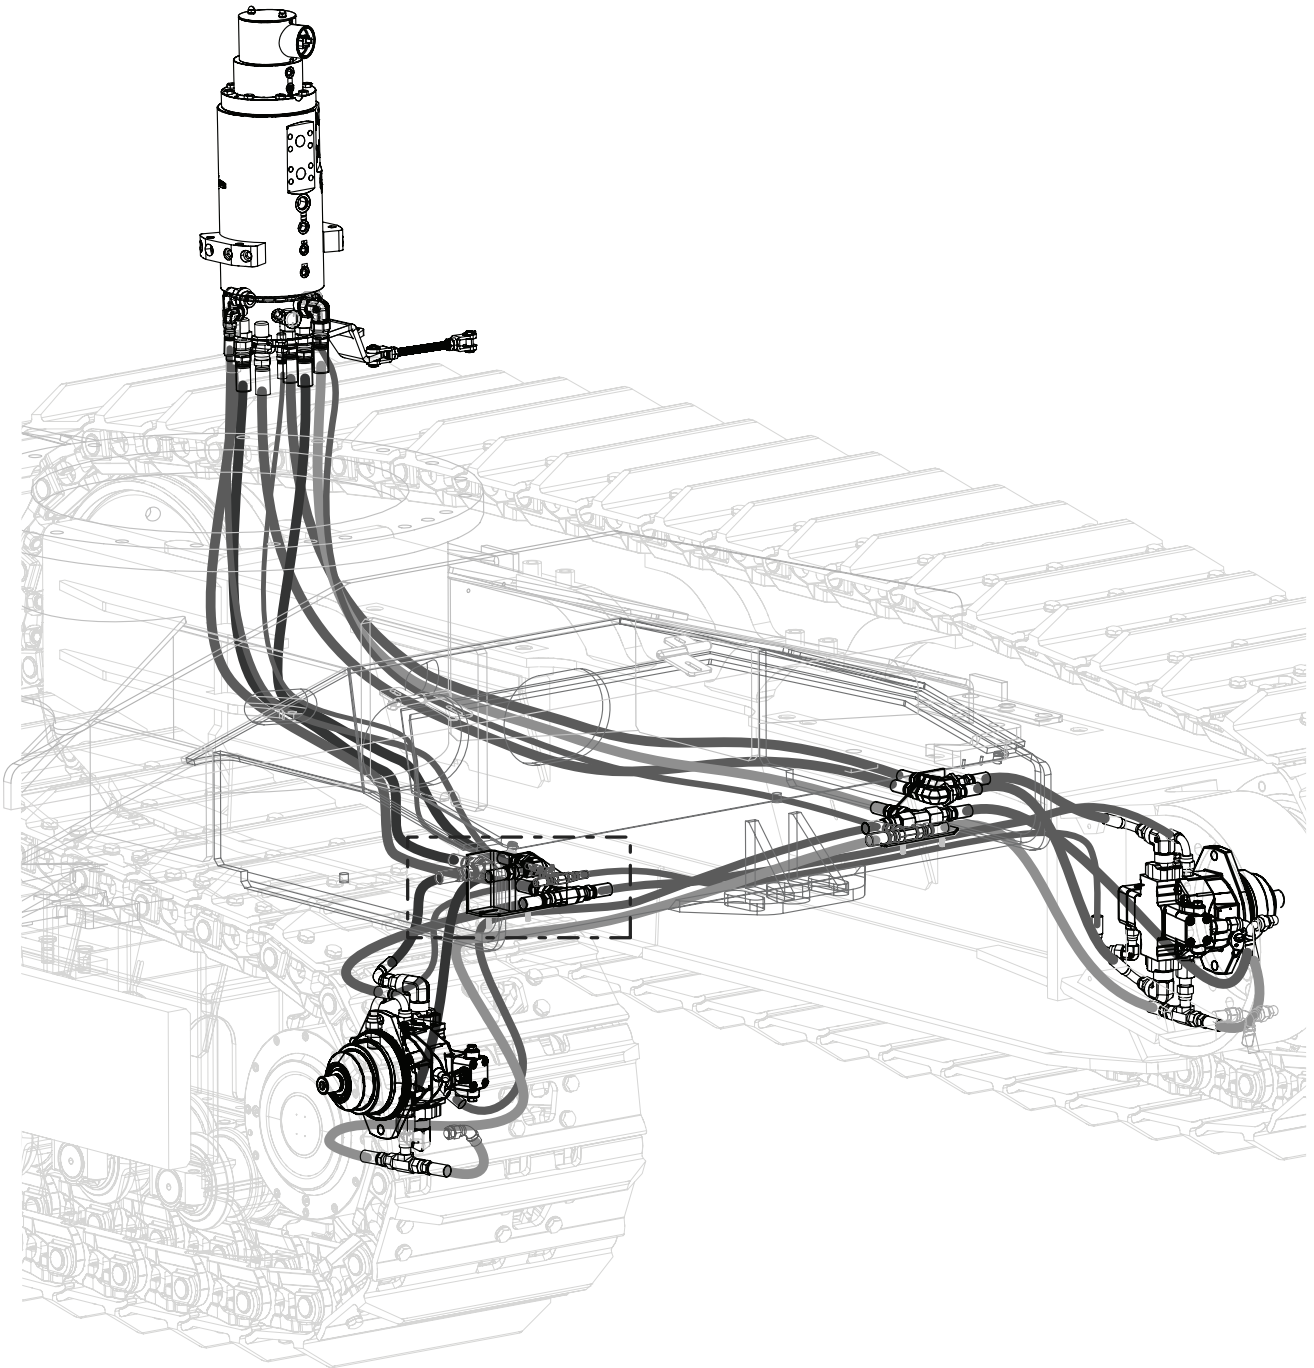

SECTION NV-2

NON-LEVELING TRACK FRAME HYDRAULICS

NON-LEVELING TRACK FRAMES

DRIVE MOTOR HYDRAULICS

T4782 10/24

NON-LEVELING TRACK FRAMES

DRIVE MOTOR HYDRAULICS

KIT#58626 - KIT, HOSE LOG LOADER CARBODY