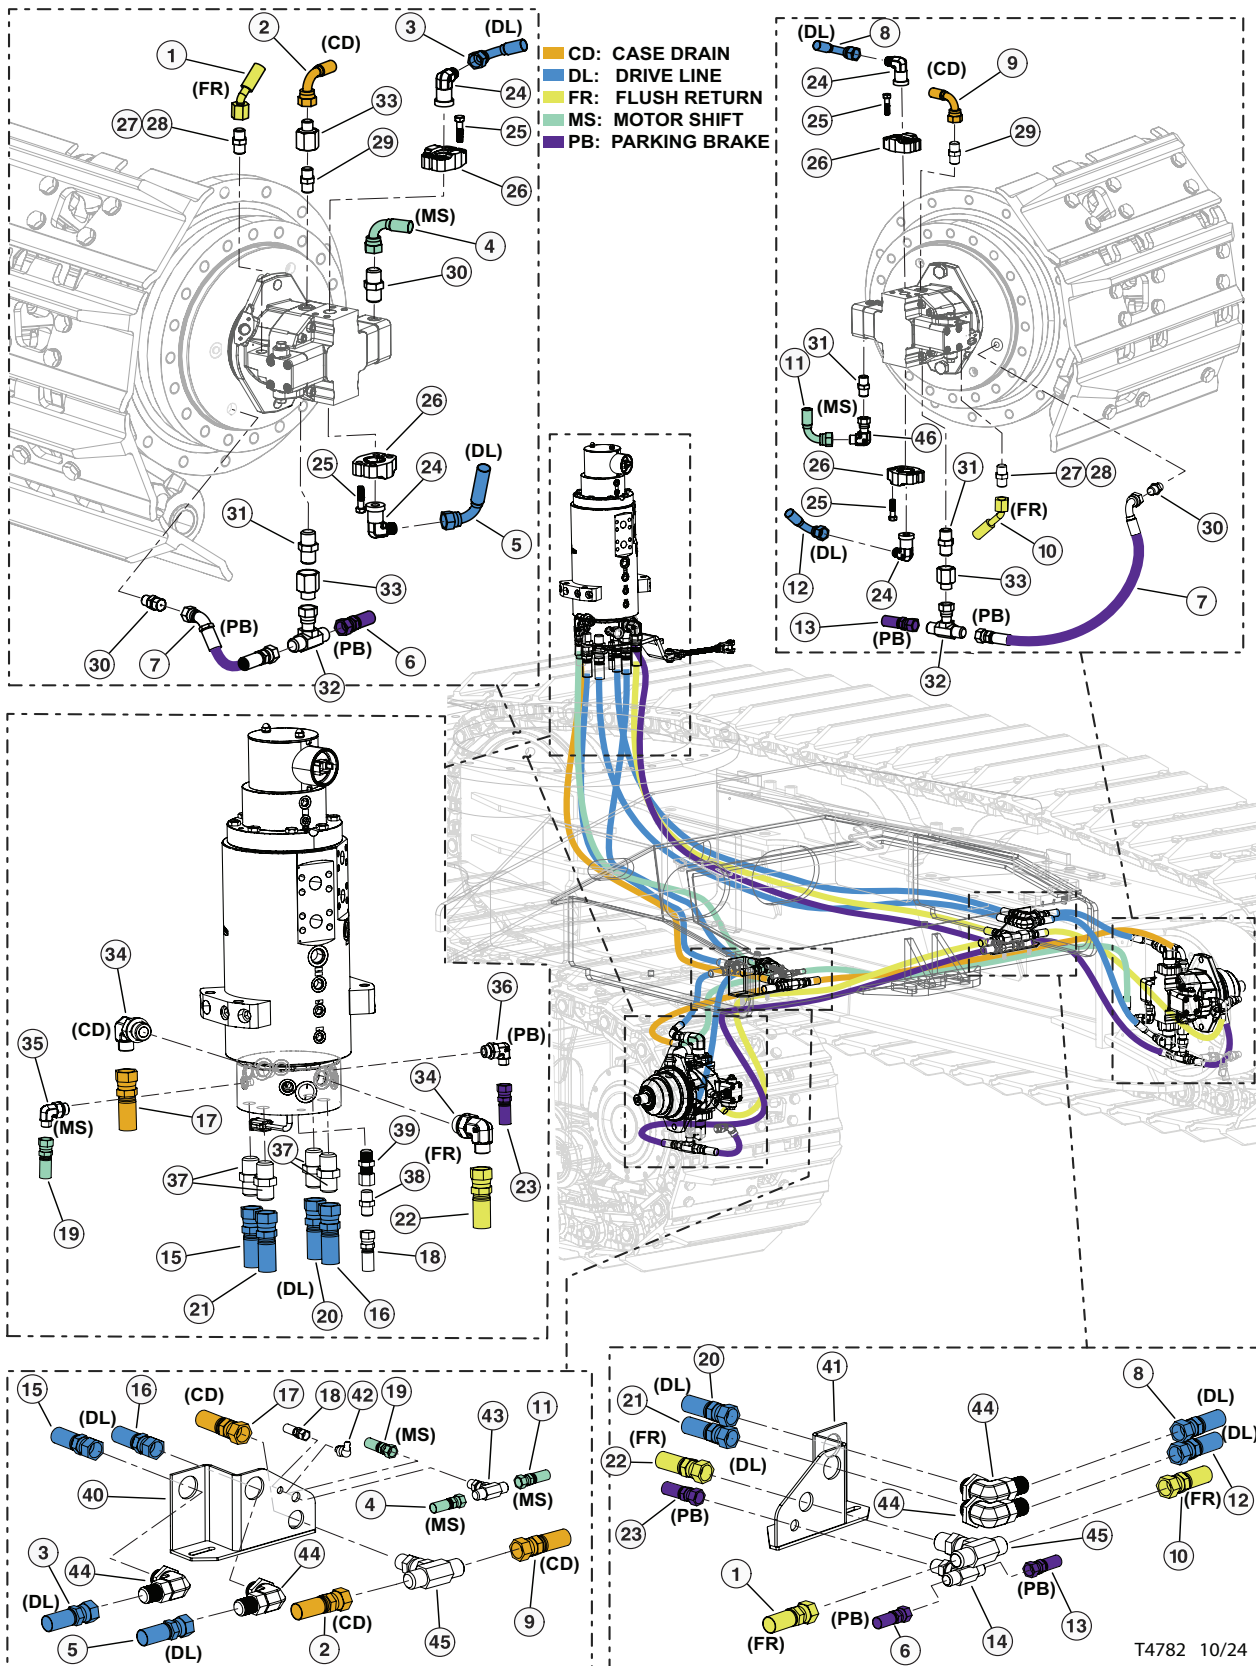

NON-LEVELING TRACK FRAMES

DRIVE MOTOR HYDRAULICS

T4782 10/24

NON-LEVELING TRACK FRAMES

DRIVE MOTOR HYDRAULICS

KIT#58626 - KIT, HOSE LOG LOADER CARBODY

REF	PART #	QTY	DESCRIPTION	SEE SECTION
1	(See Description)	1	FLUSH RETURN HOSE 187TC102 12-12OS-12OS-W (left motor to right bulkhead tee)	
2	(See Description)	1	CASE DRAIN HOSE 187TC60 08-08OS-0809-W (left motor to left bulkhead tee)	
3	(See Description)	1	DRIVE LINE HOSE 797TC35.5 16-16OS-1609-SW (left motor, top to left bulkhead, outside)	
4	(See Description)	1	MOTOR SHIFT HOSE 387TC42 04-04OS-0409-W (left motor to left bulkhead tee)	
5	(See Description)	1	DRIVE LINE HOSE 797TC41.5 16-16OS-1609-SW (left inside bulkhead to bottom left track motor)	
6	(See Description)	1	PARKING BRAKE HOSE 387TC56 06-06OS-06OS-W (left motor tee to right bulkhead tee)	
7	(See Description)	2-	PARKING BRAKE HOSE 387TC20 06-06OS-0604 (parking brake jumper to final drive brake port)	
8	(See Description)	1	DRIVE LINE HOSE 797TC35.5 16-16OS-1609-SW (right motor, top to right bulkhead, outside)	
9	(See Description)	1	CASE DRAIN HOSE 187TC102 12-12OS-12OS-W (right motor to left bulkhead tee)	
10	(See Description)	1	FLUSH RETURN HOSE 187TC102 12-12OS-12OS-W (right motor to right bulkhead tee)	
11	(See Description)	1	MOTOR SHIFT HOSE 387TC60 04-04OS-0409-W (right motor to left bulkhead tee)	
12	(See Description)	1	DRIVE LINE HOSE 797TC41.5 16-16OS-1609-SW (right motor, bottom to right bulkhead, inside)	
13	(See Description)	1	PARKING BRAKE HOSE 387TC107 06-06OS-06OS-W (right motor tee to right bulkhead tee)	
14	52902	1	PARKING BRAKE, TEE, BULKHEAD BRANCH - 6	
15	(See Description)	1	DRIVE LINE HOSE 797TC105 16-16OS-16OS-SW (rotary manifold to left bulkhead, outside)	
16	(See Description)	1	DRIVE LINE HOSE 797TC101 16-16OS-16OS-SW (rotary manifold to left bulkhead, inside)	
17	(See Description)	1	CASE DRAIN HOSE 187TC102 12-12OS-12OS-W (left bulkhead tee to rotary manifold)	
18	(See Description)	1	GREASE LINE HOSE HLB105 02-04JS-04JS-W (left bulkhead to rotary manifold)	
19	(See Description)	1	MOTOR SHIFT HOSE 387TC107 04-04OS-04OS-W (left bulkhead tee to rotary manifold)	
20	(See Description)	1	DRIVE LINE HOSE 797TC105 16-16OS-16OS-SW (rotary manifold to left bulkhead, outside)	
21	(See Description)	1	DRIVE LINE HOSE 797TC101 16-16OS-16OS-SW (rotary manifold to right bulkhead, inside)	
22	(See Description)	1	FLUSH RETURN HOSE 187TC102 12-12OS-12OS-W (right bulkhead tee to rotary manifold)	
23	(See Description)	1	PARKING BRAKE HOSE 387TC107 06-06OS-06OS-W (right bulkhead tee to rotary manifold)