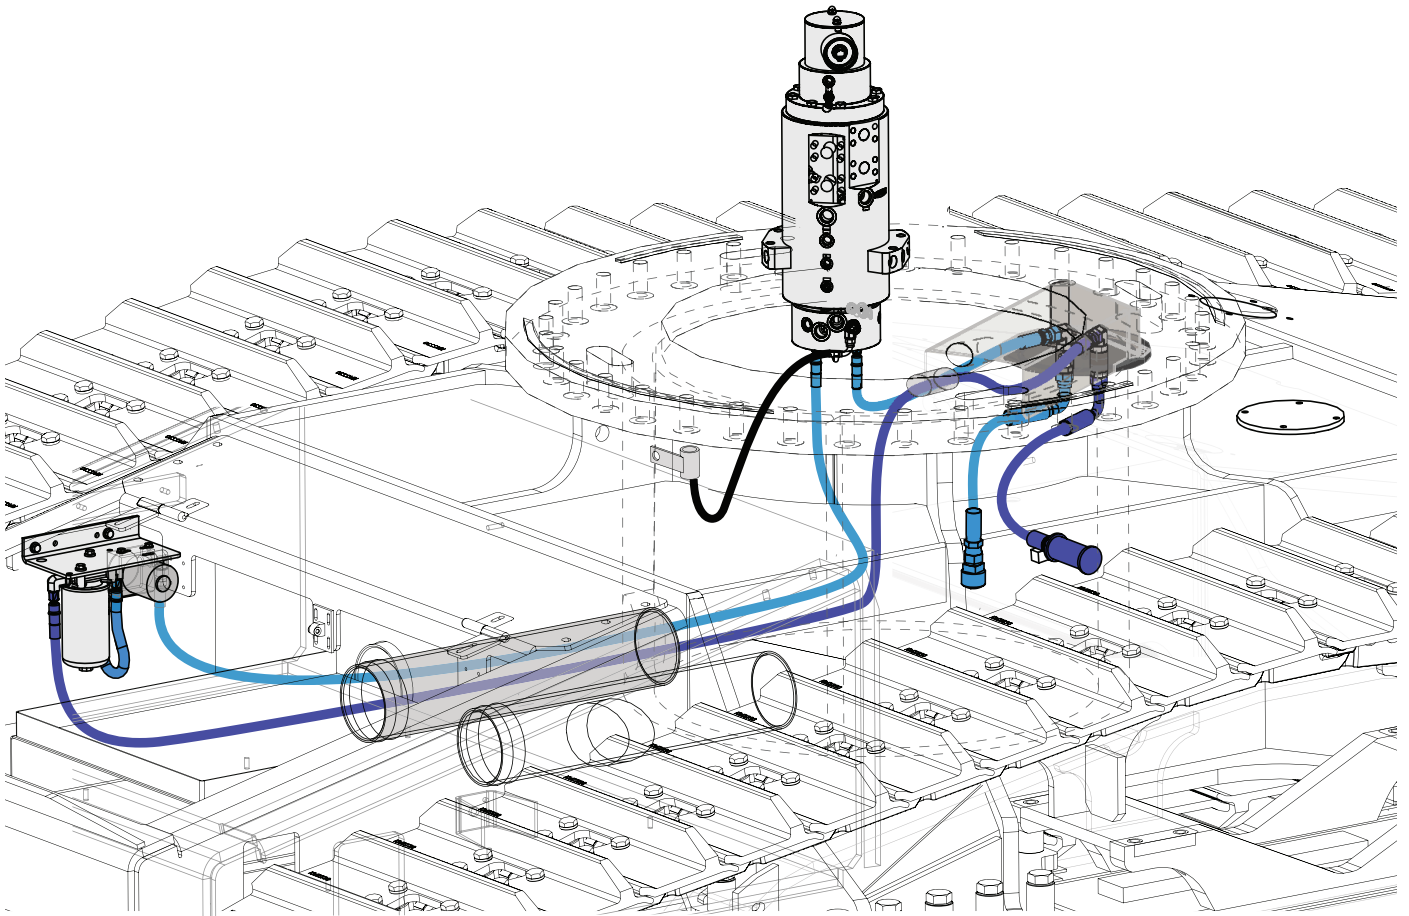

SECTION NV-3

NON-LEVELING TRACK FRAME FUEL TANK COMPONENTS