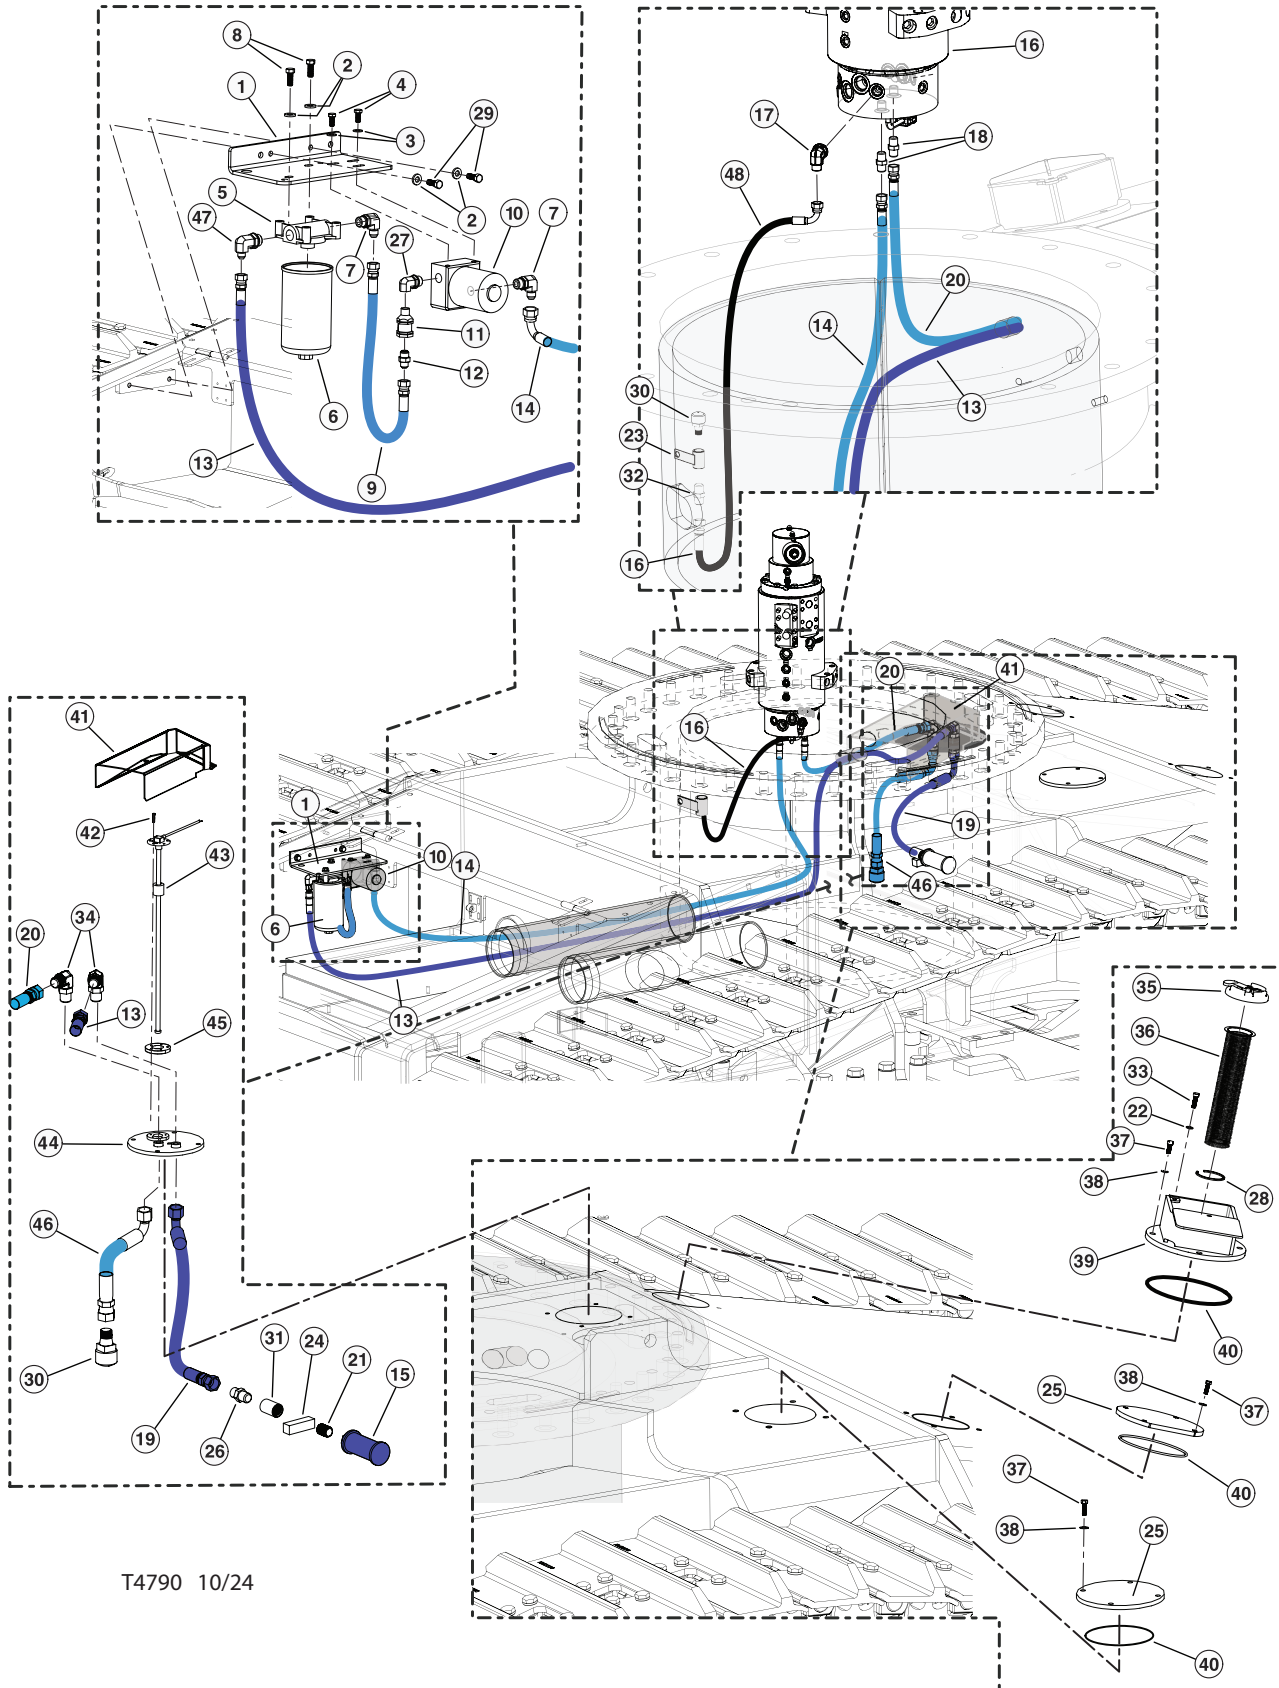

NON-LEVELING TRACK FRAMES

FUEL SUPPLY SYSTEM

T4790 10/24

NON-LEVELING TRACK FRAMES

FUEL SUPPLY SYSTEM

REF	PART #	QTY	DESCRIPTION	SEE SECTION
1	53197	1	MOUNT, FUEL COMPONENTS - LEV T/M	
2	10802	4	WASHER, FLAT - .375"	
3	10801	2	WASHER, FLAT - .3125"	
4	15605	2	BOLT - .3125" X .75"	
5	16574	1	MOUNT, FILTER HEAD ASSEMBLY	
6	51751	1	FILTER, SPIN-ON FUEL - 7"	
7	53073	3	ELBOW, 90 6-JIC X 10-ORB	
8	11707	2	BOLT - .375" X 1"	
9	(KIT - 58626)	1	HOSE ASSEMBLY - Part #: 22FR16-06-06JS-06JS (FUEL PUMP TO FUEL FILTER)	
10	57784	1	PUMP, FUEL (KIT) - AIR DOG KIT: 57784 PUMP 60065 PUMP MOUNT 53197 PUMP BRACKET 16574 FILTER HEAD 51751 FUEL FILTER 53073 FITTINGS (2) 53145 FITTING 15652 CHECK VALVE 16882 FITTING 24287 FITTING 24982 FITTING	
11	15652	1	VALVE, CHECK - HYDRAULIC/FUEL	
12	16009	1	FITTING, 6 FTX-S PIPE-JIC	
13	(KIT - 58626)	1	HOSE ASSEMBLY - Part #: 221FR155 08-08JS-08J9-W (FUEL SUPPLY)	
14	(KIT - 58626)	1	HOSE ASSEMBLY - Part #: 221FR143 06-06JS-06JS-W (FUEL PUMP TO RM)	
15	17271	1	FILTER, SCREEN - FUEL SYSTEM	
16	(KIT - 58626)	1	HOSE ASSEMBLY - Part #: 387TC48 04-04OS-04OS-W (FUEL VENT)	
17	52454	1	ELBOW, 90 4 -8	
18	18034	3	CONNECTOR, STR - FF1852T-0606S	
19	(KIT - 58626)	1	HOSE ASSEMBLY - Part #: 187TC42 08-08OS-08MP (FUEL SUCTION FROM TANK)	
20	(KIT - 58626)	2	HOSE ASSEMBLY - Part #: 221FR45 06-06JS-06J9-SW (FUEL RM TO RETURN)	
21	16126	1	NIPPLE, CLOSE - 1/2"	
22	15534	4	WASHER, SAE FLAT - .5"	
23	46415	1	BRACKET, FUEL VENT NON-LEVEL MACH	
24	(CALL)	1	.75x.75x2.5 LG KEYSTOCK (Part Number not provided)	
25	43576	2	PLATE, ACCESS COVER	
26	15258	1	CONNECTOR, STR - FF2031T-0808S	
27	57824	1	FITTING, ELBOW FEMALE - RAPTOR FUEL PUMP	
28	17115	1	RING, SNAP - FUEL STRAINER RETAINER	
29	15542	2	BOLT - .375" X .75"	
30	54170	1	VENT, FUEL TANK - TRACK	
31	16320	1	COUPLING, PIPE - .5"	
32	15131	1	CONNECTOR, STR - FF2031T-0404S	
33	10783	4	BOLT - .5" X 1"	
34	22405	2	ELBOW, 90 - 8-6 C5OLO-S	
35	16585	1	CAP, FUEL - LOCKING	
36	17114	1	STRAINER, FUEL SYSTEM	
37	10739	8	BOLT - .5" X 1.5"	
38	22666	8	WASHER, SAE FLAT - .5" (EXTRA THICK)	
39	47605	1	COVER, LOCKING FUEL TANK